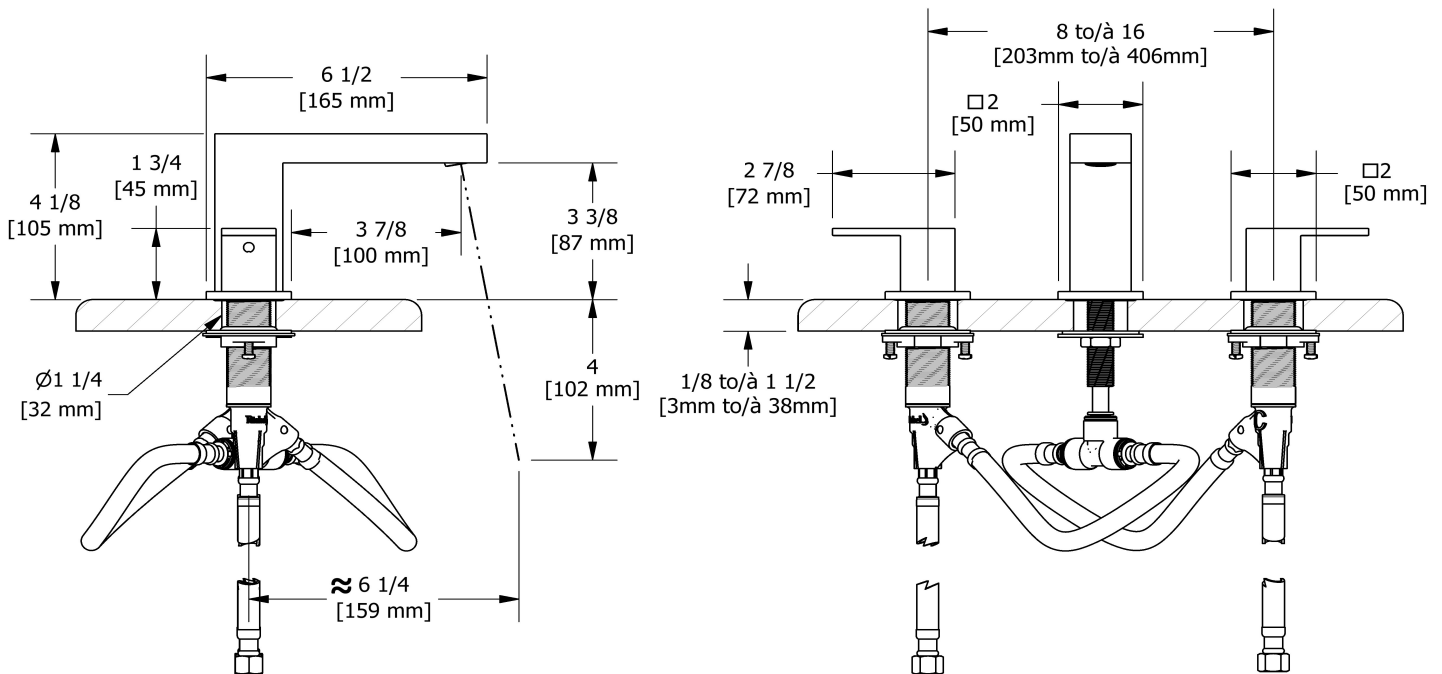

## Descriptions

- Ceramic cartridge
- Push drain
- 3/8" speedway compression

## Certifications

- ASME A112.18.1
- ADA

8" lavatory faucet  
**US08**

Sizes, models and finishes may differ from those presented.